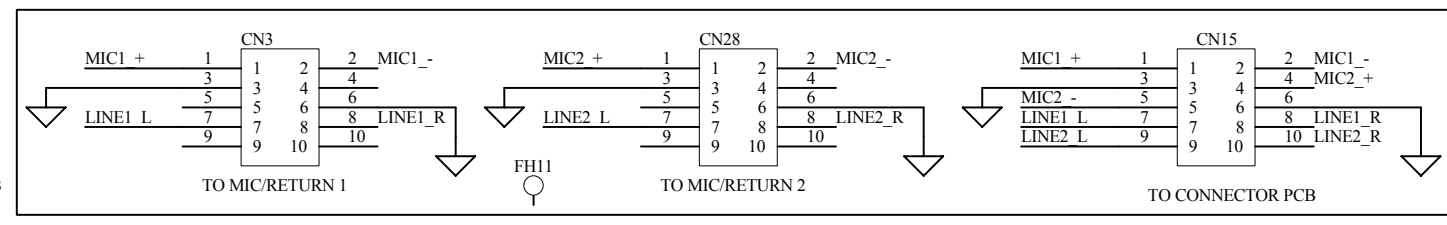

TITLE: XONE 92 SLAVE CARD
 PAGE:
 DRG No: C5303 ISSUE: 2 SHEET: 1 OF 2

MIC/RETURN DISTRIBUTION PCB

ALLEN&HEATH
 Kernick Industrial Estate,
 Penryn, Cornwall,
 England. TR10 9LU
 Tel: +44 (0)8707 556250
 Fax: +44 (0)8707 556251