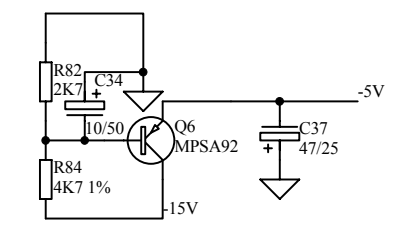

TITLE: XONE 92 SLAVE CARD
 PAGE:
 DRG No: C5303 ISSUE: 2 SHEET: 1 OF 2

MIC/RETURN DISTRIBUTION PCB

ALLEN&HEATH
 Kernick Industrial Estate,
 Penryn, Cornwall,
 England. TR10 9LU
 Tel: +44 (0)8707 556250
 Fax: +44 (0)8707 556251