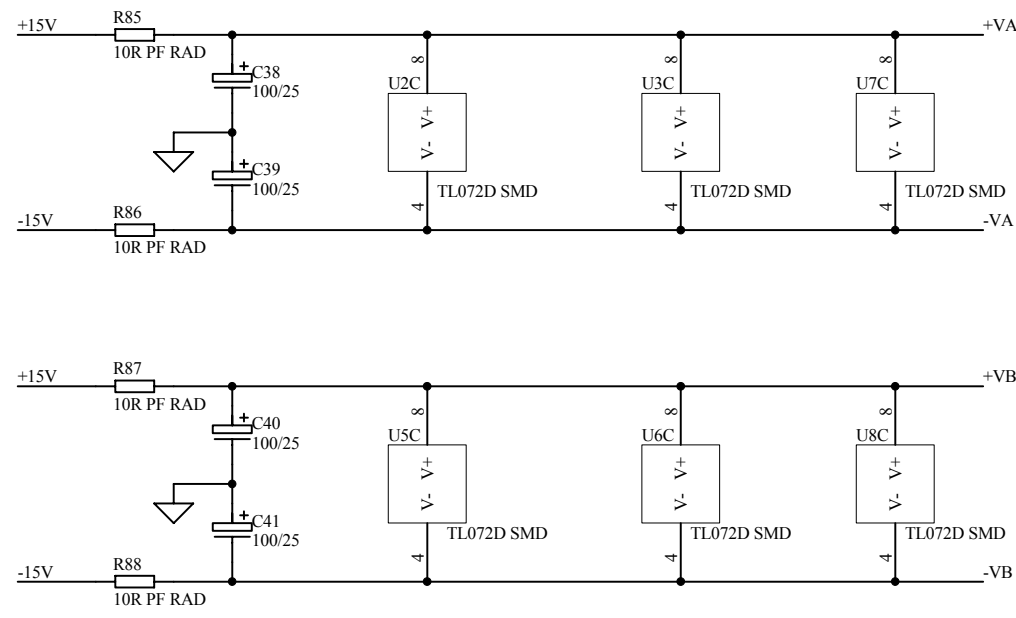

TITLE: XONE 92 SLAVE CARD
 PAGE:
 DRG No: C5303 ISSUE: 2 SHEET: 1 OF 2

MIC/RETURN DISTRIBUTION PCB

ALLEN&HEATH
 Kernick Industrial Estate,
 Penryn, Cornwall,
 England. TR10 9LU
 Tel: +44 (0)8707 556250
 Fax: +44 (0)8707 556251