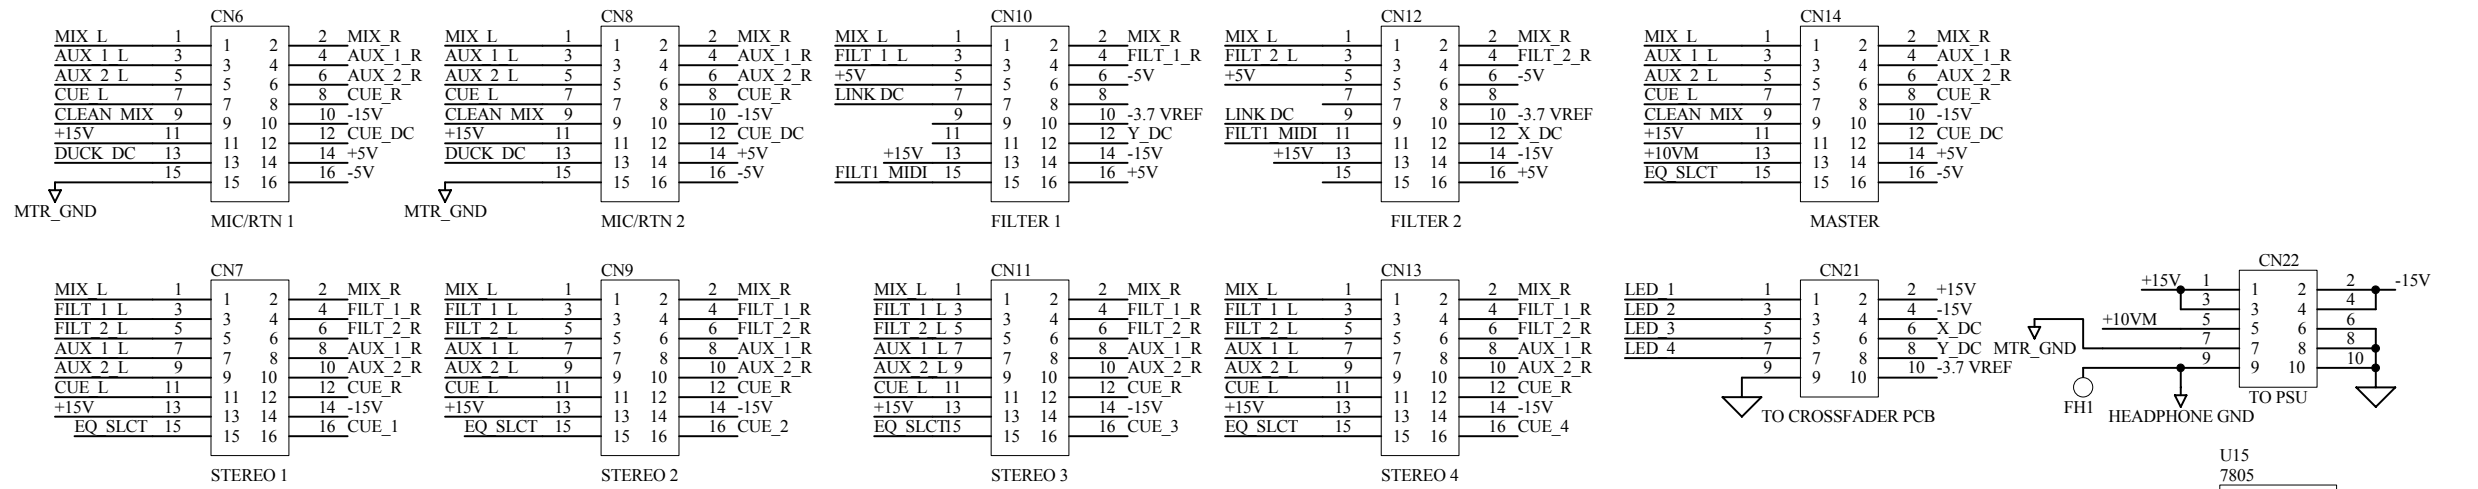

TITLE: XONE 92 SLAVE CARD
 PAGE:
 DRG No: C5303 ISSUE: 2 SHEET: 1 OF 2

MIC/RETURN DISTRIBUTION PCB

ALLEN&HEATH
 Kernick Industrial Estate,
 Penryn, Cornwall,
 England. TR10 9LU
 Tel: +44 (0)8707 556250
 Fax: +44 (0)8707 556251

ISSUE	BY	DATE	CHK BY
1	ARJ	07-11-03	
2	ARJ	30-04-04	

FILE: AG5303 ISS 2 SHEET 3.Sch

PRINTED: 10:48:28 21-Sep-2004

TITLE: **XONE 92 SLAVE CARD**
 PAGE:

DRG No: C5303 ISSUE: 2 SHEET: 2 OF 2