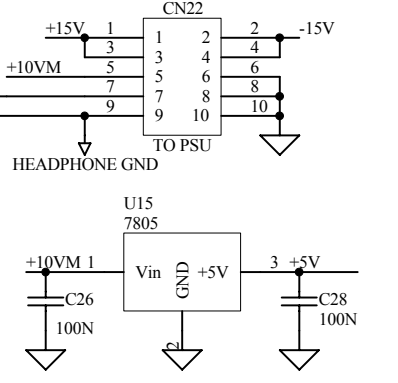

TITLE: XONE 92 SLAVE CARD
 PAGE:
 DRG No: C5303 ISSUE: 2 SHEET: 1 OF 2

MIC/RETURN DISTRIBUTION PCB

ALLEN&HEATH
 Kernick Industrial Estate,
 Penryn, Cornwall,
 England. TR10 9LU
 Tel: +44 (0)8707 556250
 Fax: +44 (0)8707 556251