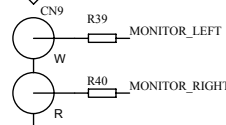

FX AND MONITOR OUTPUTS