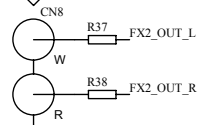

FX AND MONITOR OUTPUTS