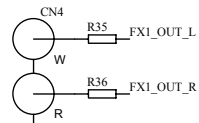

FX AND MONITOR OUTPUTS