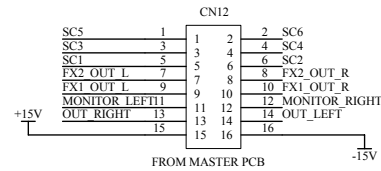

ALLEN&HEATH

Kernick Industrial Estate,
Penryn, Cornwall,
England. TR10 9LU
Tel: +44 (0)8707 556250
Fax: +44 (0)8707 556251

ISSUE	BY	DATE	CHK BY
1	ARJ	04-11-05	

C6231_2 PANEL.Sch

FILE: C6231_2 CONNECTOR.Sch

TITLE: XONE 3D CONNECTOR

PAGE:

DRG No: C6231 ISSUE: 1 SHEET: 1 OF 1

PRINTED: 14:58:05 18-Apr-2007

A I B C D E F G H