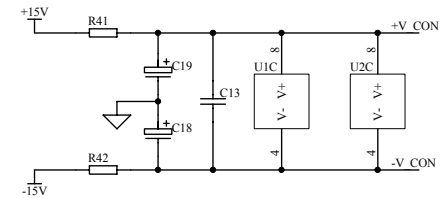

ALLEN&HEATH

Kernick Industrial Estate,
Penryn, Cornwall,
England. TR10 9LU
Tel: +44 (0)8707 556250
Fax: +44 (0)8707 556251

ISSUE	BY	DATE	CHK BY
1	ARJ	04-11-05	

C6231_2 PANEL.Sch

FILE: C6231_2 CONNECTOR.Sch

TITLE: XONE 3D CONNECTOR

PAGE:

DRG No: C6231 ISSUE: 1 SHEET: 1 OF 1

PRINTED: 14:58:05 18-Apr-2007

A I B C D E F G H