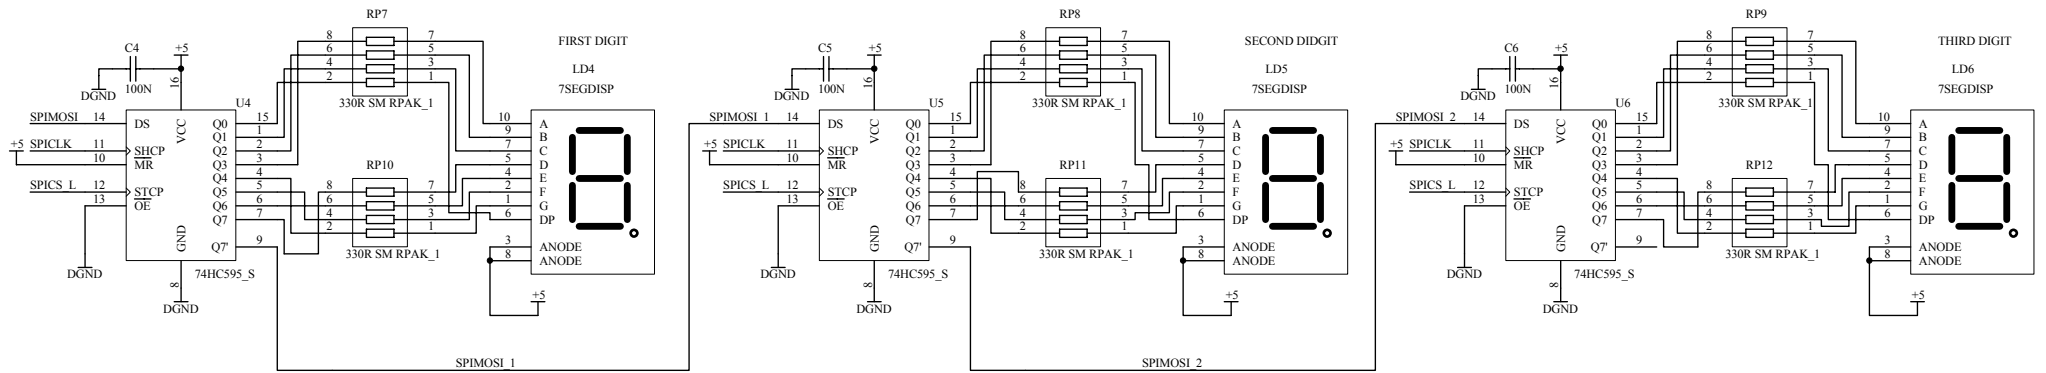

XONE3D 7 SEG AG6236_1

TOP OVERLAY

.GTO

ALLEN&HEATH

Kernick Industrial Estate,
Penryn, Cornwall,
England. TR10 9LU
Tel: +44 (0)8707 556250
Fax: +44 (0)8707 556251

ISSUE	BY	DATE	CHK BY
B 1	RW ARJ	15-5-05 13-10-05	

FID3 FID4 FH3 FH4

FILE: AG6236_2 7 SEG DISPLAY.Sch

PRINTED: 17:36:24 18-Apr-2007

TITLE: LED DISPLAY PCB

PAGE:

DRG No: C6236 ISSUE: 1 SHEET: 1 OF 1

A I B C D E F G H