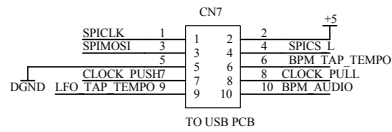

XONE3D 7 SEG AG6236_1

TOP OVERLAY

.GTO

ALLEN&HEATH

Kernick Industrial Estate,
Penryn, Cornwall,
England. TR10 9LU
Tel: +44 (0)8707 556250
Fax: +44 (0)8707 556251

ISSUE	BY	DATE	CHK BY
B 1	RW ARJ	15-5-05 13-10-05	