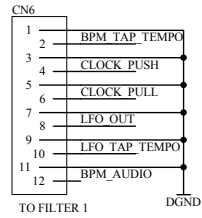

ALLEN&HEATH

Kernick Industrial Estate,
Penryn, Cornwall,
England. TR10 9LU
Tel: +44 (0)8707 556250
Fax: +44 (0)8707 556251

ISSUE	BY	DATE	CHK BY
B 1	RW ARJ	15-5-05 13-10-05	

FID3 FID4 FH3 FH4

FILE: AG6236_2 7 SEG DISPLAY.Sch

PRINTED: 17:36:24 18-Apr-2007

TITLE: LED DISPLAY PCB

PAGE:

DRG No: C6236 ISSUE: 1 SHEET: 1 OF 1

A I B C D E F G H