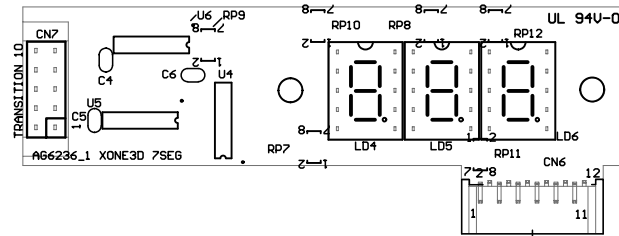

XONE3D 7 SEG AG6236_1

TOP OVERLAY

.GTO

ALLEN&HEATH

Kernick Industrial Estate,
Penryn, Cornwall,
England. TR10 9LU
Tel: +44 (0)8707 556250
Fax: +44 (0)8707 556251

ISSUE	BY	DATE	CHK BY
B 1	RW ARJ	15-5-05 13-10-05	

FID3 FID4 FH3 FH4

FILE: AG6236_2 7 SEG DISPLAY.Sch

PRINTED: 17:36:24 18-Apr-2007

TITLE: LED DISPLAY PCB

PAGE:

DRG No: C6236 ISSUE: 1 SHEET: 1 OF 1

A I B C D E F G H